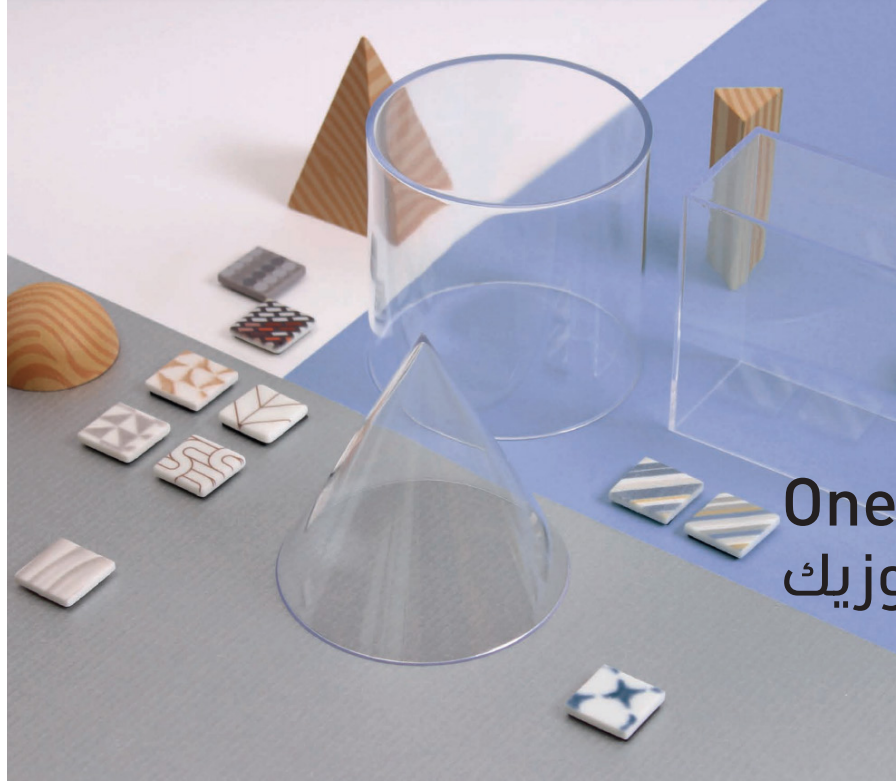

One Mosaic ون موزيك

ONE MOSAIC® is a **world-leading glass mosaic manufacturer**, located in Onda, Spain. The continuous aesthetic search combined with technological potential has positioned this prestigious Spanish company as **the benchmark in the world of décor.**

ون موزيك هي شركة عالمية رائدة في تصنيع الفسيفساء الزجاجية، وتقع في اوندا ، الاسبانية. تمتاز صناعتها بالبحث في العلوم الجمالية وتطوراتها المستمرة جنبًا إلى جنب مع توفر الإمكانيات التكنولوجية الكبيرة في التصنيع والانتاج ، مما وضع هذه الشركة الاسبانية المرموقة، **كمعيار في عالم الديكور والتصميم العالمي .**