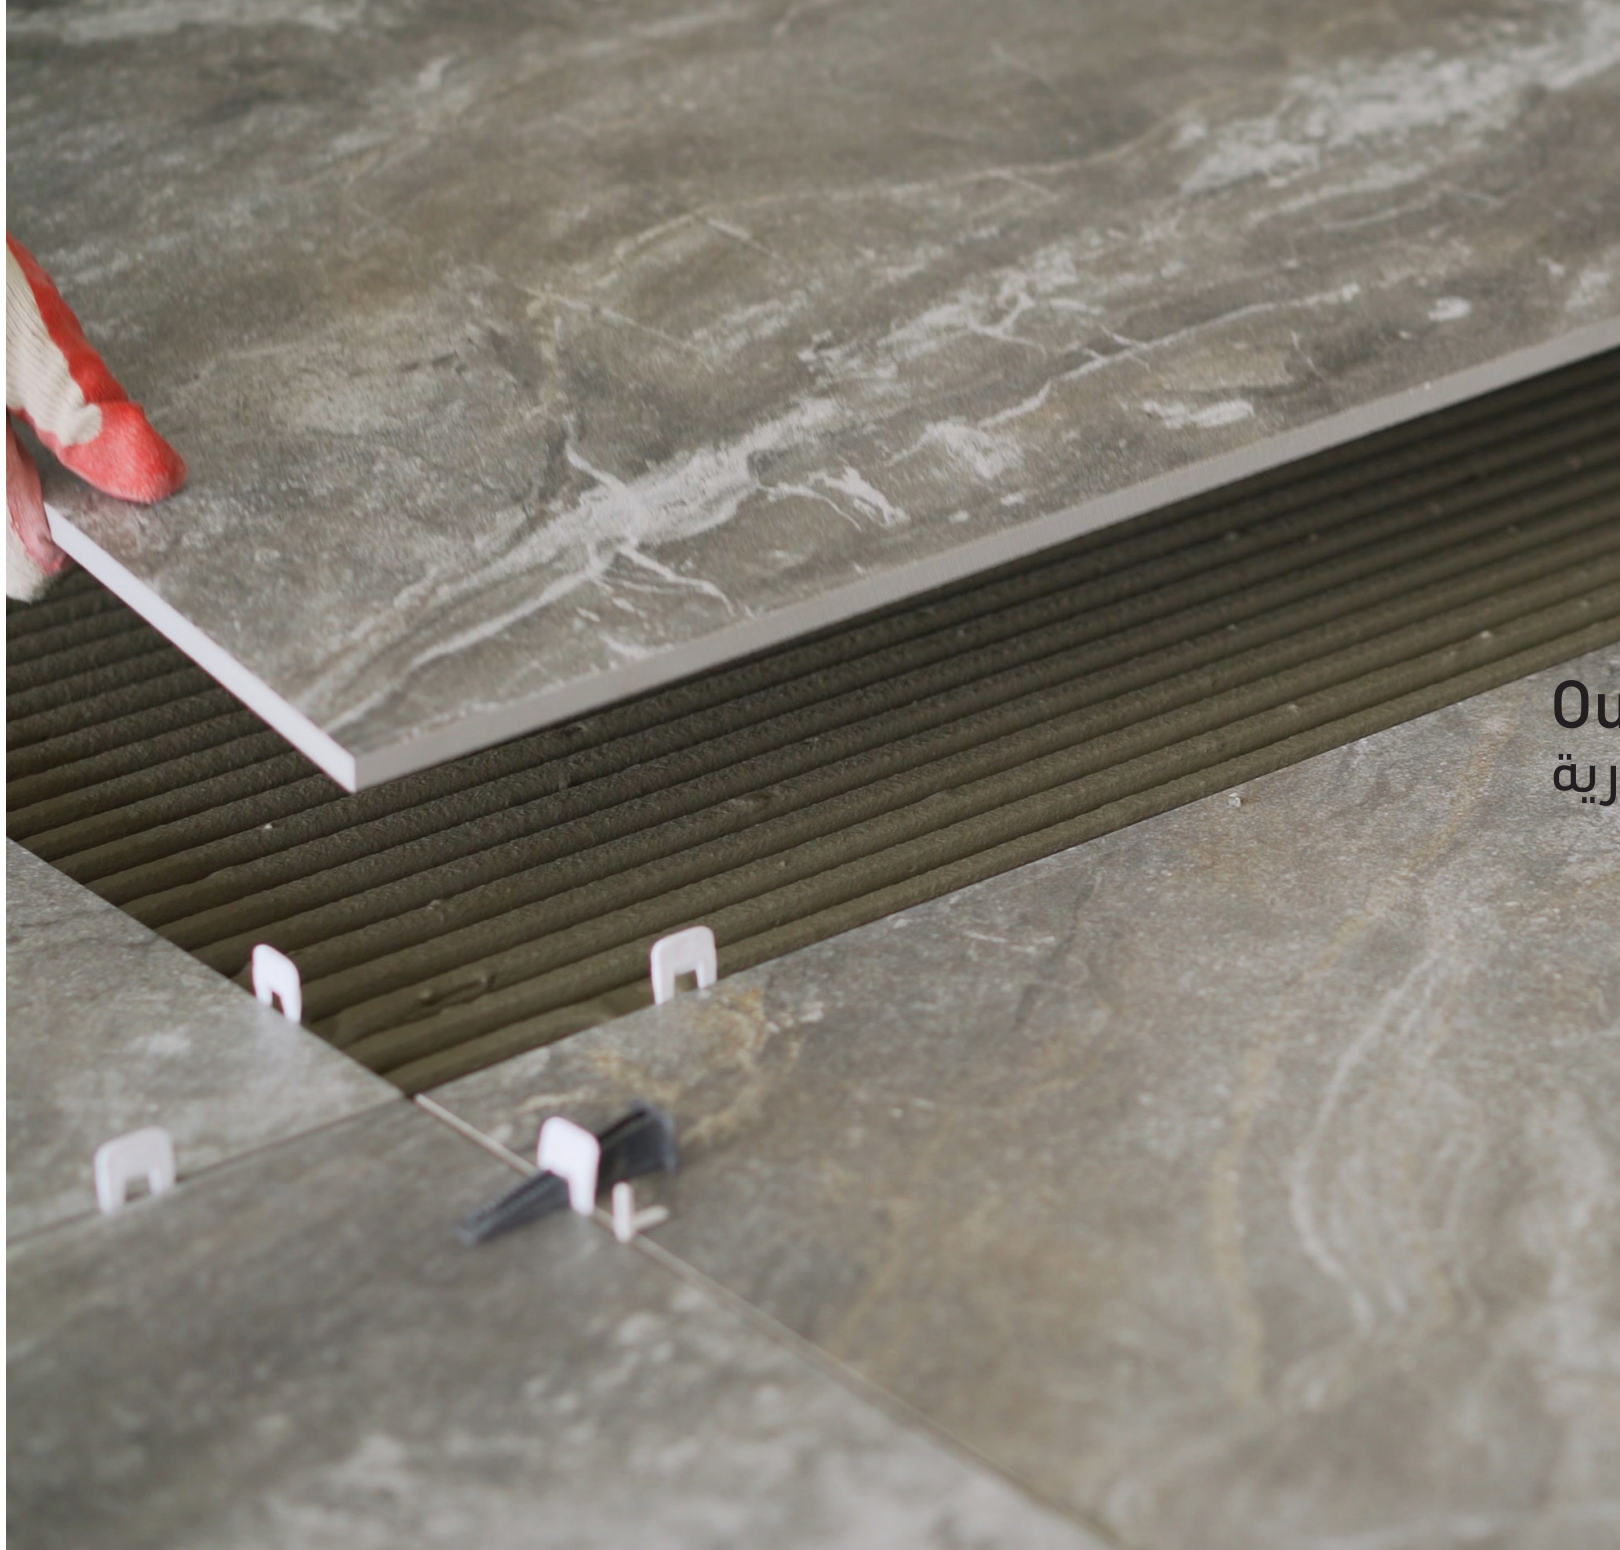

Our Brands علاماتنا التجارية

- One Mosaic
- H&B

- ون موزيك
- اتش اند بي